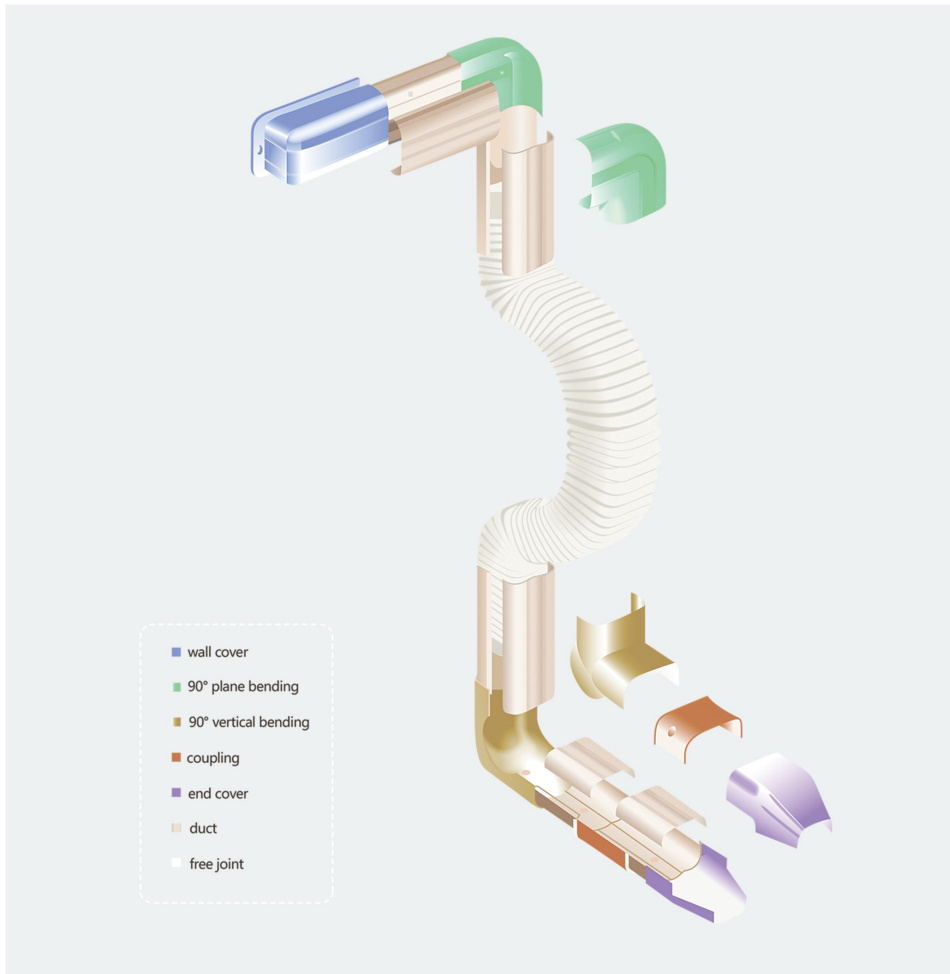

FAREWELL TO UNTIDINESS

GUYAAC'S SIMPLE DESIGN HAS A CHARM OF ITS OWN, TURNING THE MONOTONOUS WHITENESS INTO A VARIETY OF COLORS, AND MAKING FOR THE ORDERLINESS OF THE STORAGE AND DECORATIVE DUCT. GUYAAC SERIES DECORATIVE DUCT FITTINGS, WITH SIMPLE AND CLEAN LINES, COMPLETE WITH RICH HIDDEN FUNCTIONS, FIT IN WELL WITH ANY ARCHITECTURAL STYLE. IT KEEPS YOUR HOME IN ORDER AND KEEPS YOUR FAVORITE THINGS WITHIN YOUR SIGHT EVERY DAY. IT ADDS TO YOUR LOVE FOR YOUR HOME.

如何秀出你的风格

一个人的家往往透露出其独特的个性。细节是关键—每一个细微之处的累积，便展现完整的你。用墙面表达个性，打造一间专属的庭院，为回家的路途多添一份期待。通过家来表达自己，放轻松，做最真实的你。

HOW TO SHOW YOUR STYLE?

A PERSON'S HOME OFTEN REVEALS HIS/HER UNIQUE PERSONALITY. DETAILS ARE THE KEY - THE SUM OF EVERY DETAIL SHOWS THE WHOLE PERSONALITY OF THE OWNER. A WALL OF EXPRESSING PERSONALITY CAN CREATE YOUR OWN COURTYARD AND ADD MORE EXPECTATIONS FOR YOUR JOURNEY HOME. A HOME THAT CAN EXPRESS YOURSELF ENABLES YOU TO RELAX AND LIVE AS YOUR TRUE SELF. GIVE MORE LOVE TO THE AIR CONDITIONER.

INFINITE COMBINATION
无限组合

EACH CONNECTION IS SO NATURAL, SOLID AND BEAUTIFUL AND
THE INGENUITY CAN MANIFEST THE BEAUTY OF ARCHITECTURE
每个连接都是那么自然，坚实与美观并重，匠心书写建筑之美

Injection Molding Process

GUYAAC artistically adopts the PVC fittings that are made by applying the injection molding process, which comprises such techniques as pressing, injecting, cooling, separating and others.