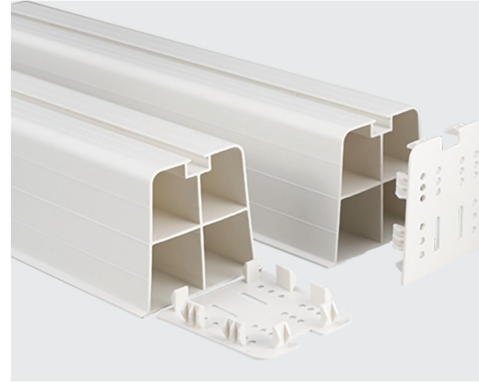

GUYAAC's base features high reliability and durability, vibration and noise reduction, unique damping guide, and linear profile.

With larger bearing capacity and greater power, the product's vibration and noise reduction design can effectively reduce noise during operation, bringing you a comfortable atmosphere for sleep.

The elevated external unit brings better thermal diffusivity and longer service life, and the moisture proof and dustproof design ensures a more durable application.